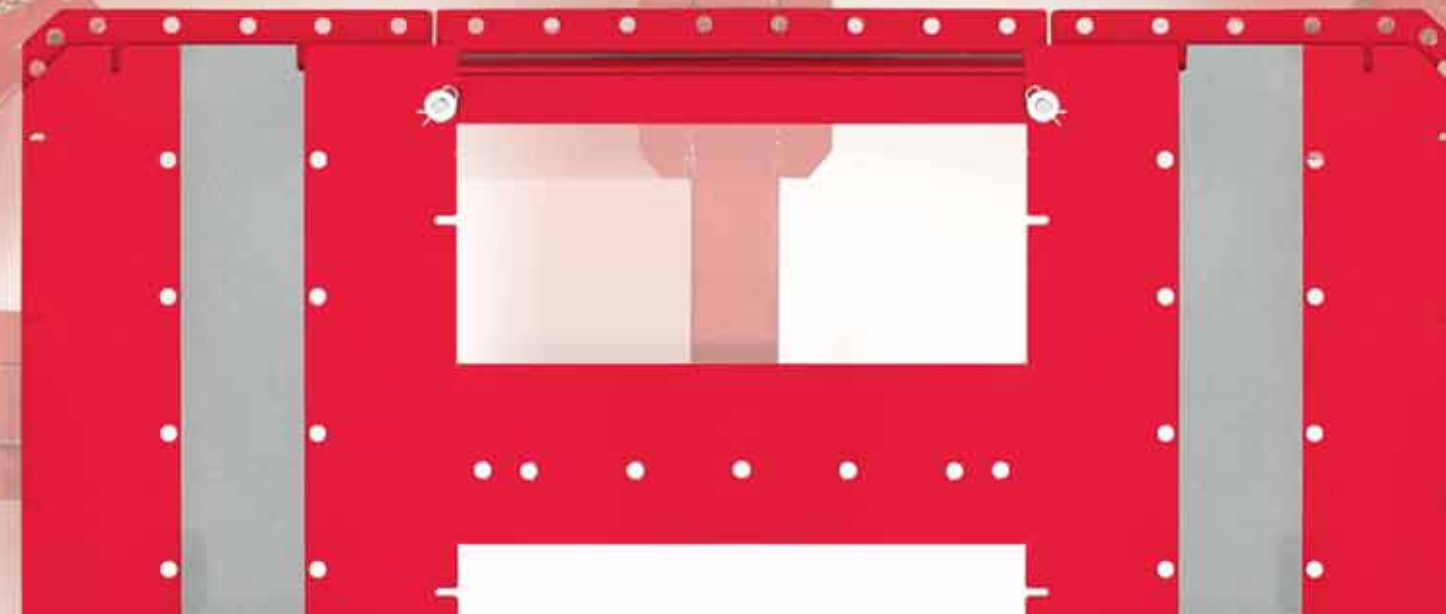

"The oldest of our four machines is nine years old and we've never had any problems with any of them."

Simply Fast

STARALINER

SIMPLY CALL TODAY
1-800-445-8244
WWW.STARALINER.COM

Specifications

	cheetah® 360 II	cheetah® 18	cheetah® sf 18	cheetah® sf 20	cheetah® 5500	cheetah® 5500 20	cheetah® series 20	cheetah® series 24
Length of bed (top)	15 ft. (457 cm)	18 ft. (548 cm)	18 ft. (549 cm)	20 ft. (610 cm)	18 ft. (549 cm)	20 ft. (610 cm)	20 ft. (610 cm)	24 ft. (732 cm)
Length w/towers extended	20 ft. 9 in. (632 cm)	23 ft. 9 in. (724 cm)	23 ft. 9 in. (724 cm)	25 ft. 10 in. (785 cm)	26 ft. 6 in. (808 cm)	29 ft. 2 in. (899 cm)	25 ft. 10 in. (787 cm)	29 ft. 10 in. (909 cm)
Width of bed	84 in. (213 cm)	84 in. (213 cm)	84 in. (213 cm)	92 in. (234 cm)	84 in. (213 cm)	84 in. (213 cm)	92 in. (234)	92 in. (234)
Width w/towers extended	13 ft. 4 in. (406 cm)	13 ft. 4 in. (406 cm)	13 ft. 4 in. (406 cm)	13 ft. 4 in. (406 cm)	16 ft. (488 cm)	16 ft. (488 cm)	14 ft. (427 cm)	14 ft. (427 cm)
Width of treadway	24 in. (61 cm)	24 in. (61 cm)	24 in. (61 cm)	28 in. (71 cm)	24 in. (61 cm)	24 in. (61 cm)	28 in. (71 cm)	28 in. (71 cm)
Width between treadway	36 in. (91 cm)	36 in. (91 cm)	36 in. (91 cm)	36 in. (91 cm)	36 in. (91 cm)	36 in. (91 cm)	36 in. (91 cm)	36 in. (91 cm)
Overall height	6 ft. 6 in. (198 cm)	7 ft. 9in. (236 cm)	7 ft. 11 in. (236 cm)	7 ft. 11 in. (236 cm)	7 ft. 8 in. (234 cm)	7 ft. 8 in. (234 cm)	8 ft. 6 in. (259 cm)	8 ft. 6 in. (259 cm)
Tower height	5 ft. (152 cm)	6 ft. (183 cm)	6 ft. (183 cm)	6 ft. (183 cm)	6 ft. (183 cm)	6 ft. (183 cm)	6 ft. 8 in. (203 cm)	6 ft. 8 in. (203 cm)
Working height	24 in. (61 cm)	24 in. (61 cm)	26 in. (66 cm)	26 in. (66 cm)	24 in. (61 cm)	24 in. (61 cm)	24 in. (61 cm)	24 in. (61 cm)
Weight	3780 lbs. (1715 kilos)	4400 lbs. (1995 kilos)	4800 lbs. (2177 kilos)	5500 lbs. (2495 kilos)	5500 lbs. (2495 kilos)	6840 lbs. (3103 kilos)	6560 lbs. (2975 kilos)	7680 lbs. (3484 kilos)
Power required for hydraulics	100 psi air (6.89 bar)	100 psi air (6.89 bar)	100 psi air (6.89 bar)	100 psi air (6.89 bar)	air or electric	air or electric	100 psi air (6.89 bar)	100 psi air (6.89 bar)
Pulling power, hydraulics	10 ton (9 metric tons)	10 ton (9 metric tons)	10 ton (9 metric tons)	10 ton (9 metric tons)	10 ton (9 metric tons)	10 ton (9 metric tons)	10 ton (9 metric tons)	10 ton (9 metric tons)
Pulling radius	360 degrees	360 degrees	360 degrees	360 degrees	360 degrees	360 degrees	360 degrees	360 degrees